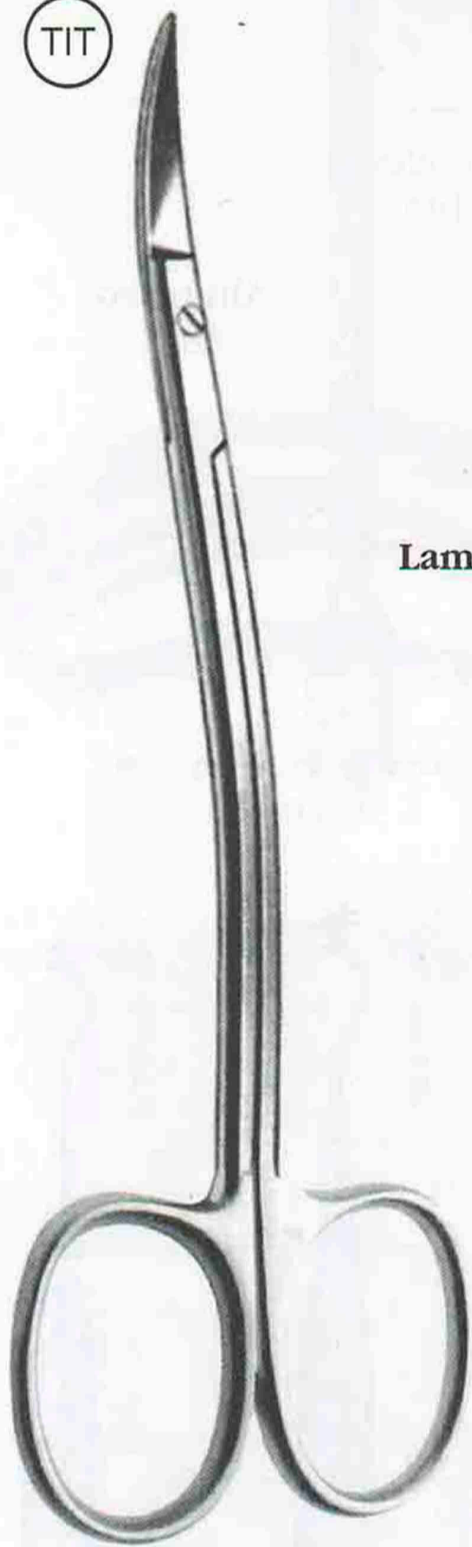

TIT

Forbice Lagrange in titanio
3605tit